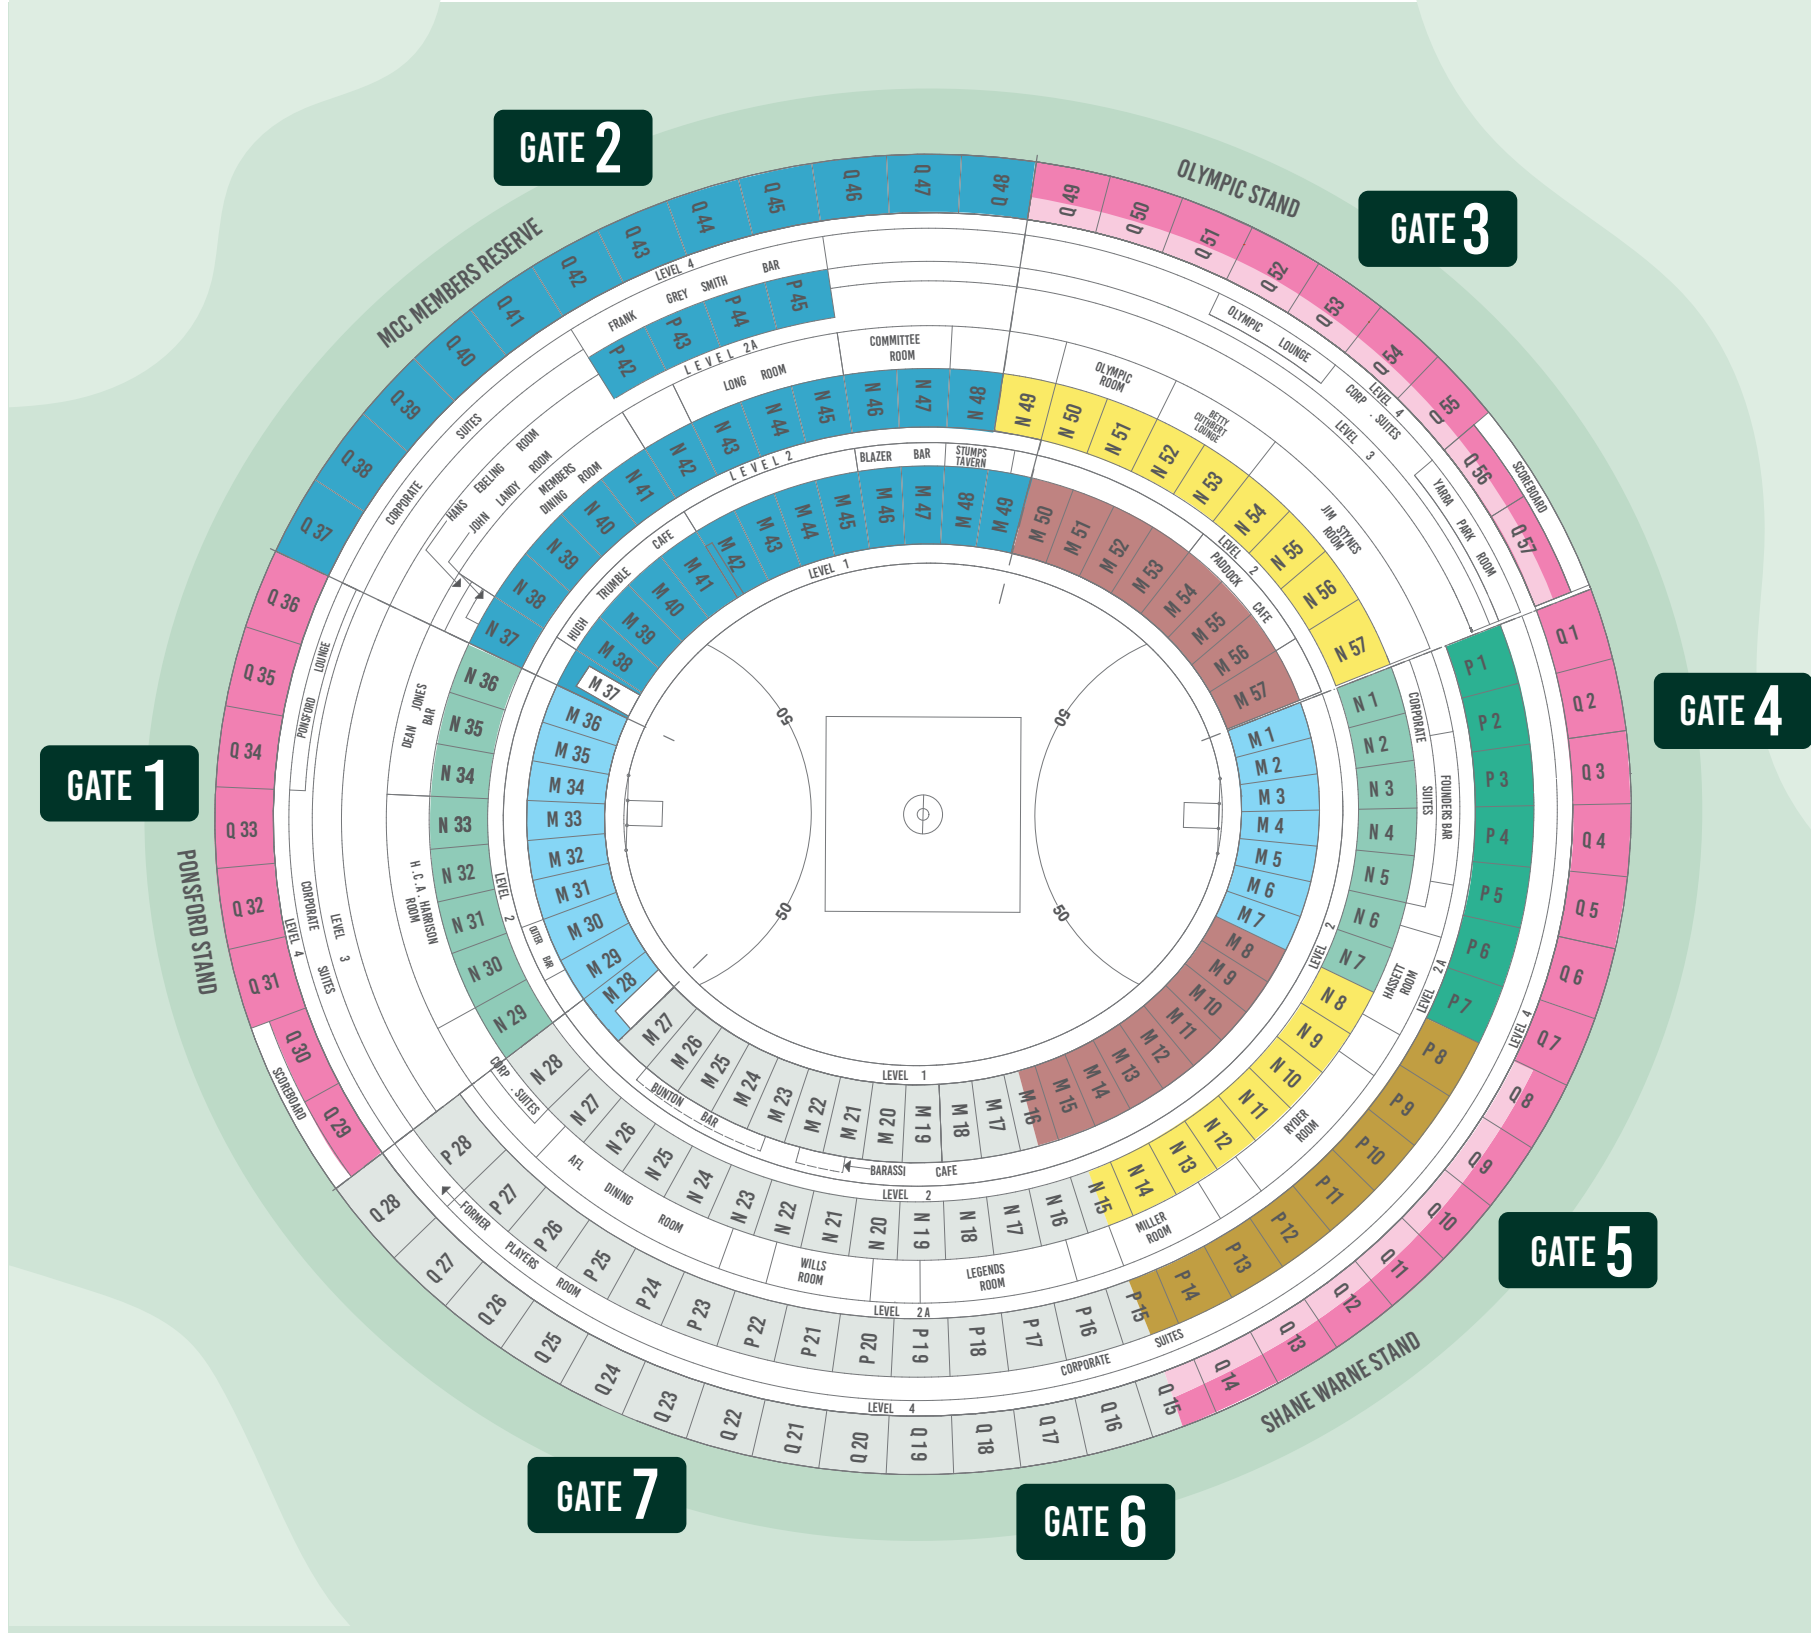

AFL HOME AND AWAY SEASON 2023

- LEVEL 2 WING
- LEVEL 2 GOAL
- LEVEL 1 WING
- LEVEL 1 GOAL
- LEVEL 2A WING
- LEVEL 2A GOAL
- LEVEL 4 FRONT
- LEVEL 4
- AFL RESERVE
- MCC MEMBERS RESERVE

NOT TO SCALE

SUBJECT TO CHANGE

SINCE 1853

GATE 2

GATE 3

GATE 4

GATE 1

GATE 5

GATE 7

GATE 6