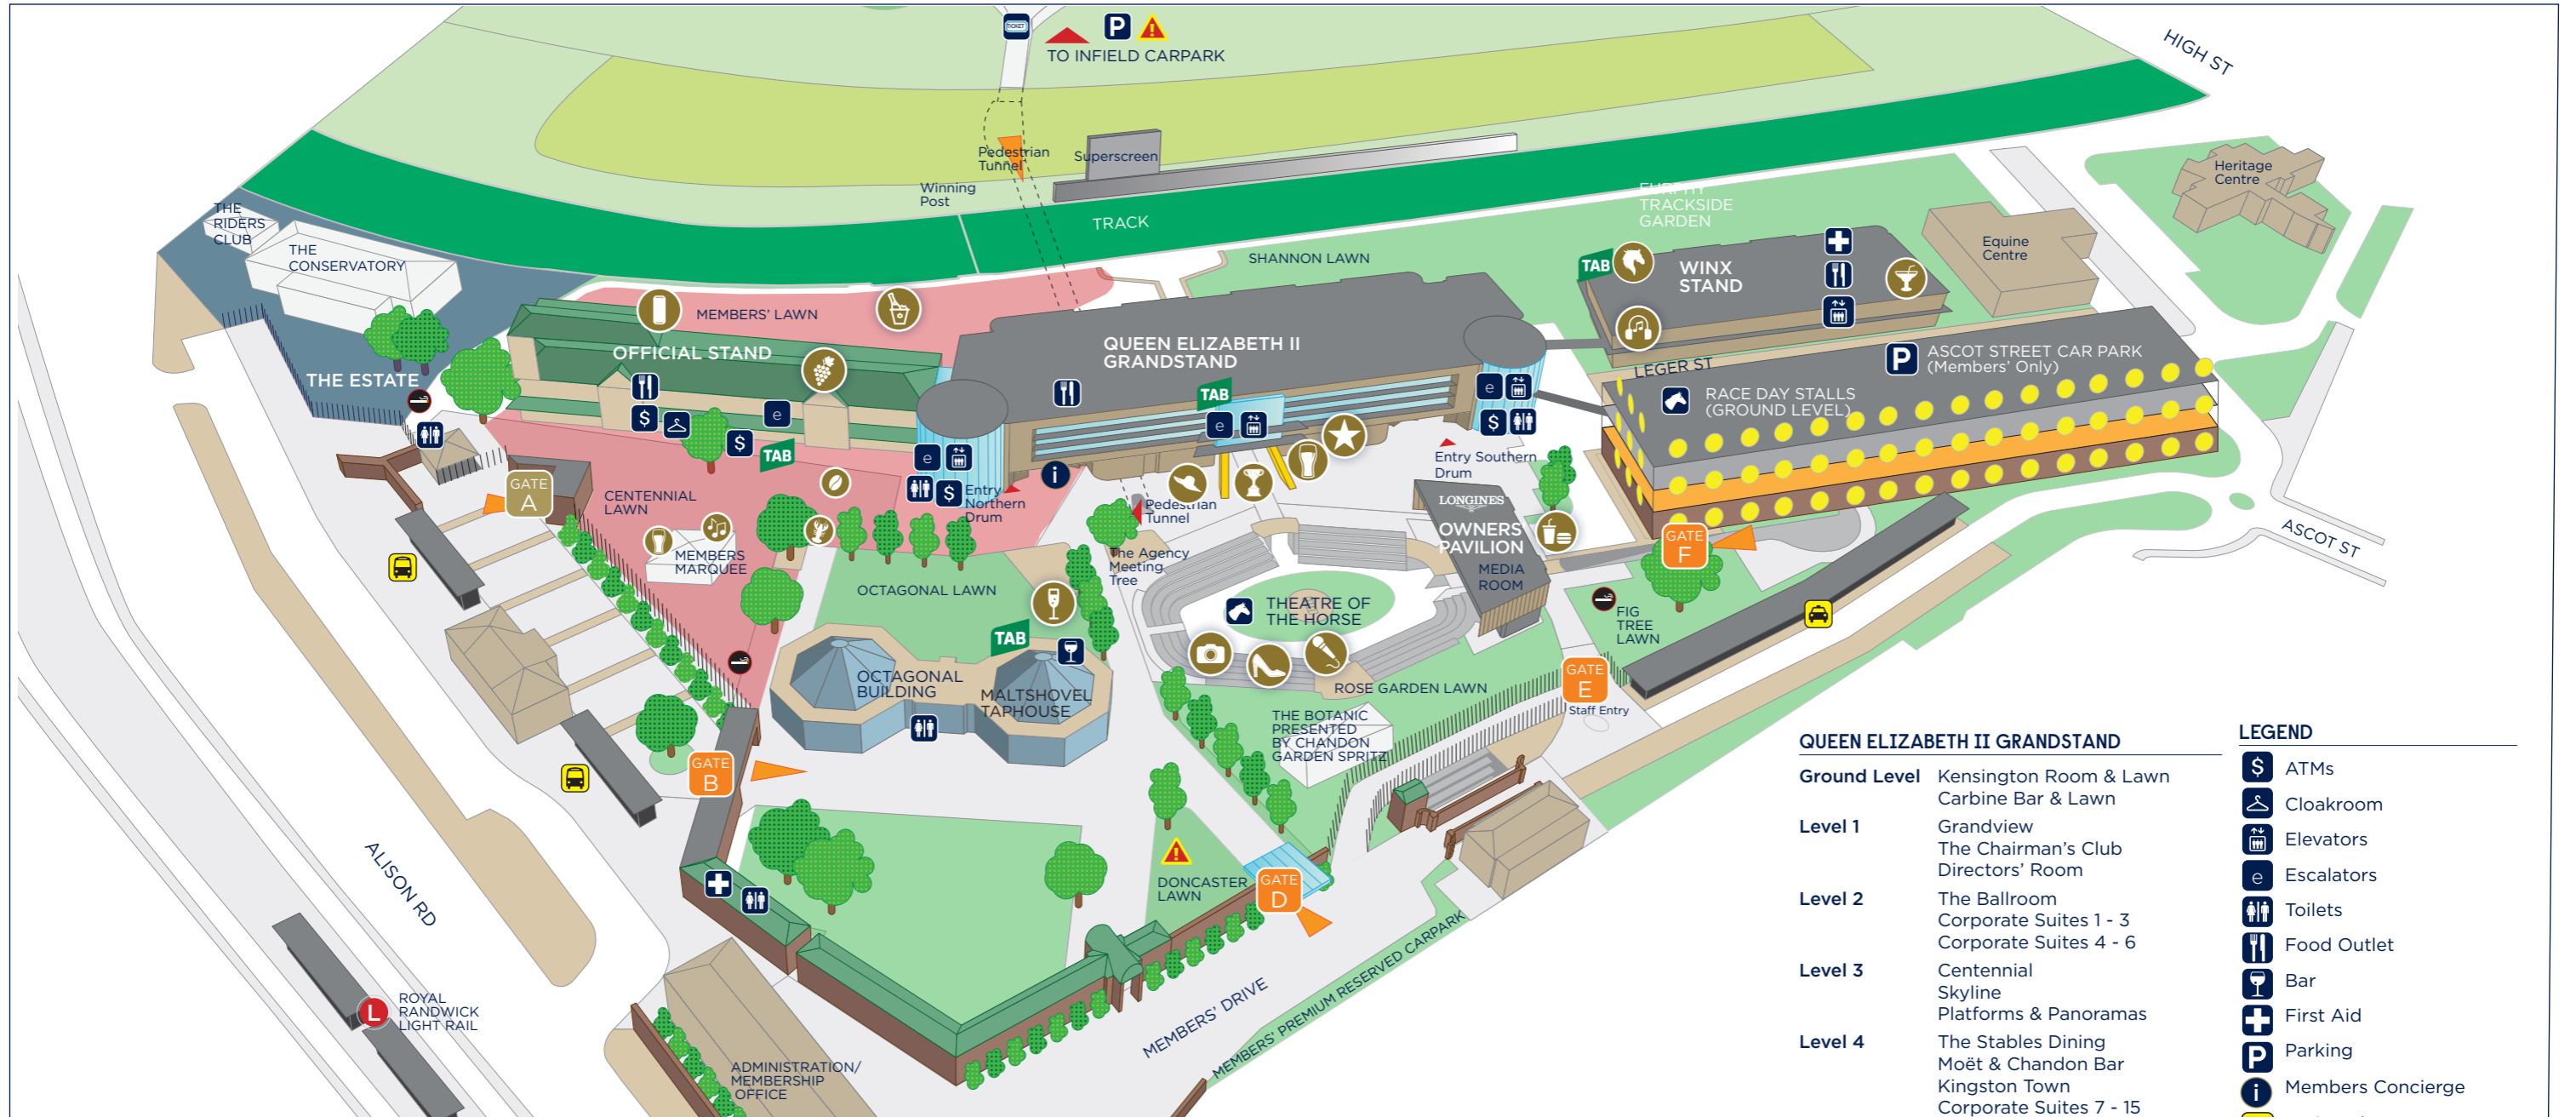

ROYAL RANDWICK ACTIVATION MAP

» 17 SEPT 2022 - 5 NOV 2022

QUEEN ELIZABETH II GRANDSTAND

Ground Level	Kensington Room & Lawn Carbine Bar & Lawn
Level 1	Grandview The Chairman's Club Directors' Room
Level 2	The Ballroom Corporate Suites 1 - 3 Corporate Suites 4 - 6
Level 3	Centennial Skyline Platforms & Panoramas
Level 4	The Stables Dining Moët & Chandon Bar Kingston Town Corporate Suites 7 - 15 Corporate Suites 16 - 24

LEGEND

	ATMs
	Cloakroom
	Elevators
	Escalators
	Toilets
	Food Outlet
	Bar
	First Aid
	Parking
	Members Concierge
	Taxi Rank
	Bus Stop
	Light Rail Stop
	Designated Smoking Area
	Emergency Assembly Area

OFFICIAL STAND

	Sneaky Sound System (17 Sep)
	Queen Forever (1 Oct)
	Furnace and the Fundamentals (8 Oct)
	TBC (15 Oct)
	Miami Horror (22 Oct)
	TBC (1 Nov)

ACTIVATIONS

	Moët & Chandon Garden
	Petaluma Wine Bar
	Destination Chandon
	Grainshaker Australian Vodka Bar
	Moët & Chandon Vending Machine (22 Oct)
	Trophy Display
	The Glam House

WINX STAND - SOUTH GALLERY

	Cocktail Bar
--	--------------

WINX STAND - NORTH GALLERY

	Punters Lounge
--	----------------